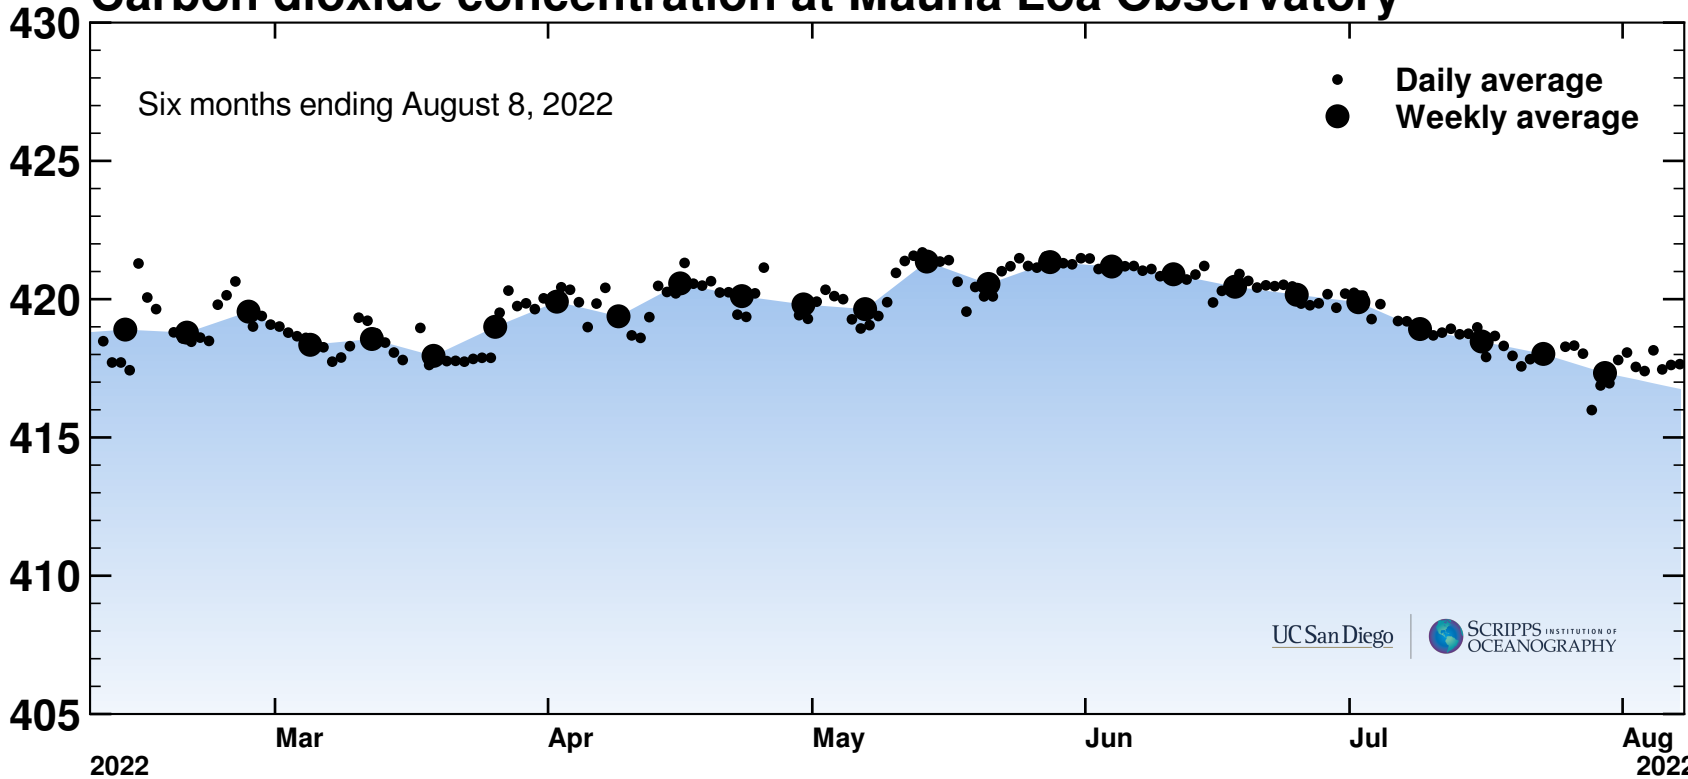

Carbon dioxide concentration at Mauna Loa Observatory

Six months ending August 8, 2022

- Daily average
- Weekly average

CO₂ Concentration (ppm)

UC San Diego