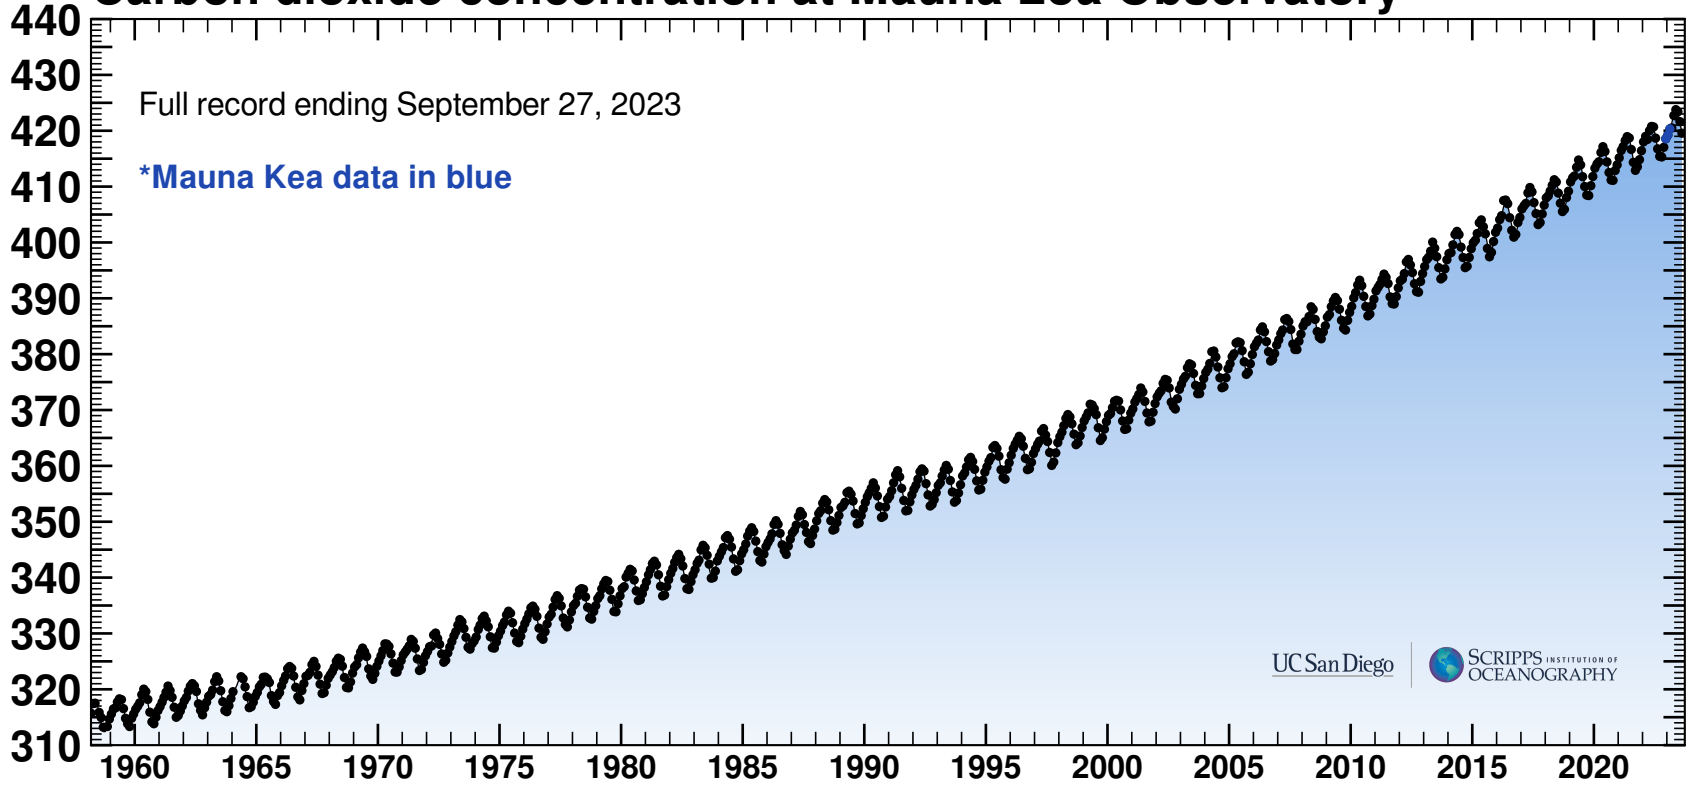

# Carbon dioxide concentration at Mauna Loa Observatory\*

Full record ending September 27, 2023

\*Mauna Kea data in blue

CO<sub>2</sub> Concentration (ppm)

UC San Diego